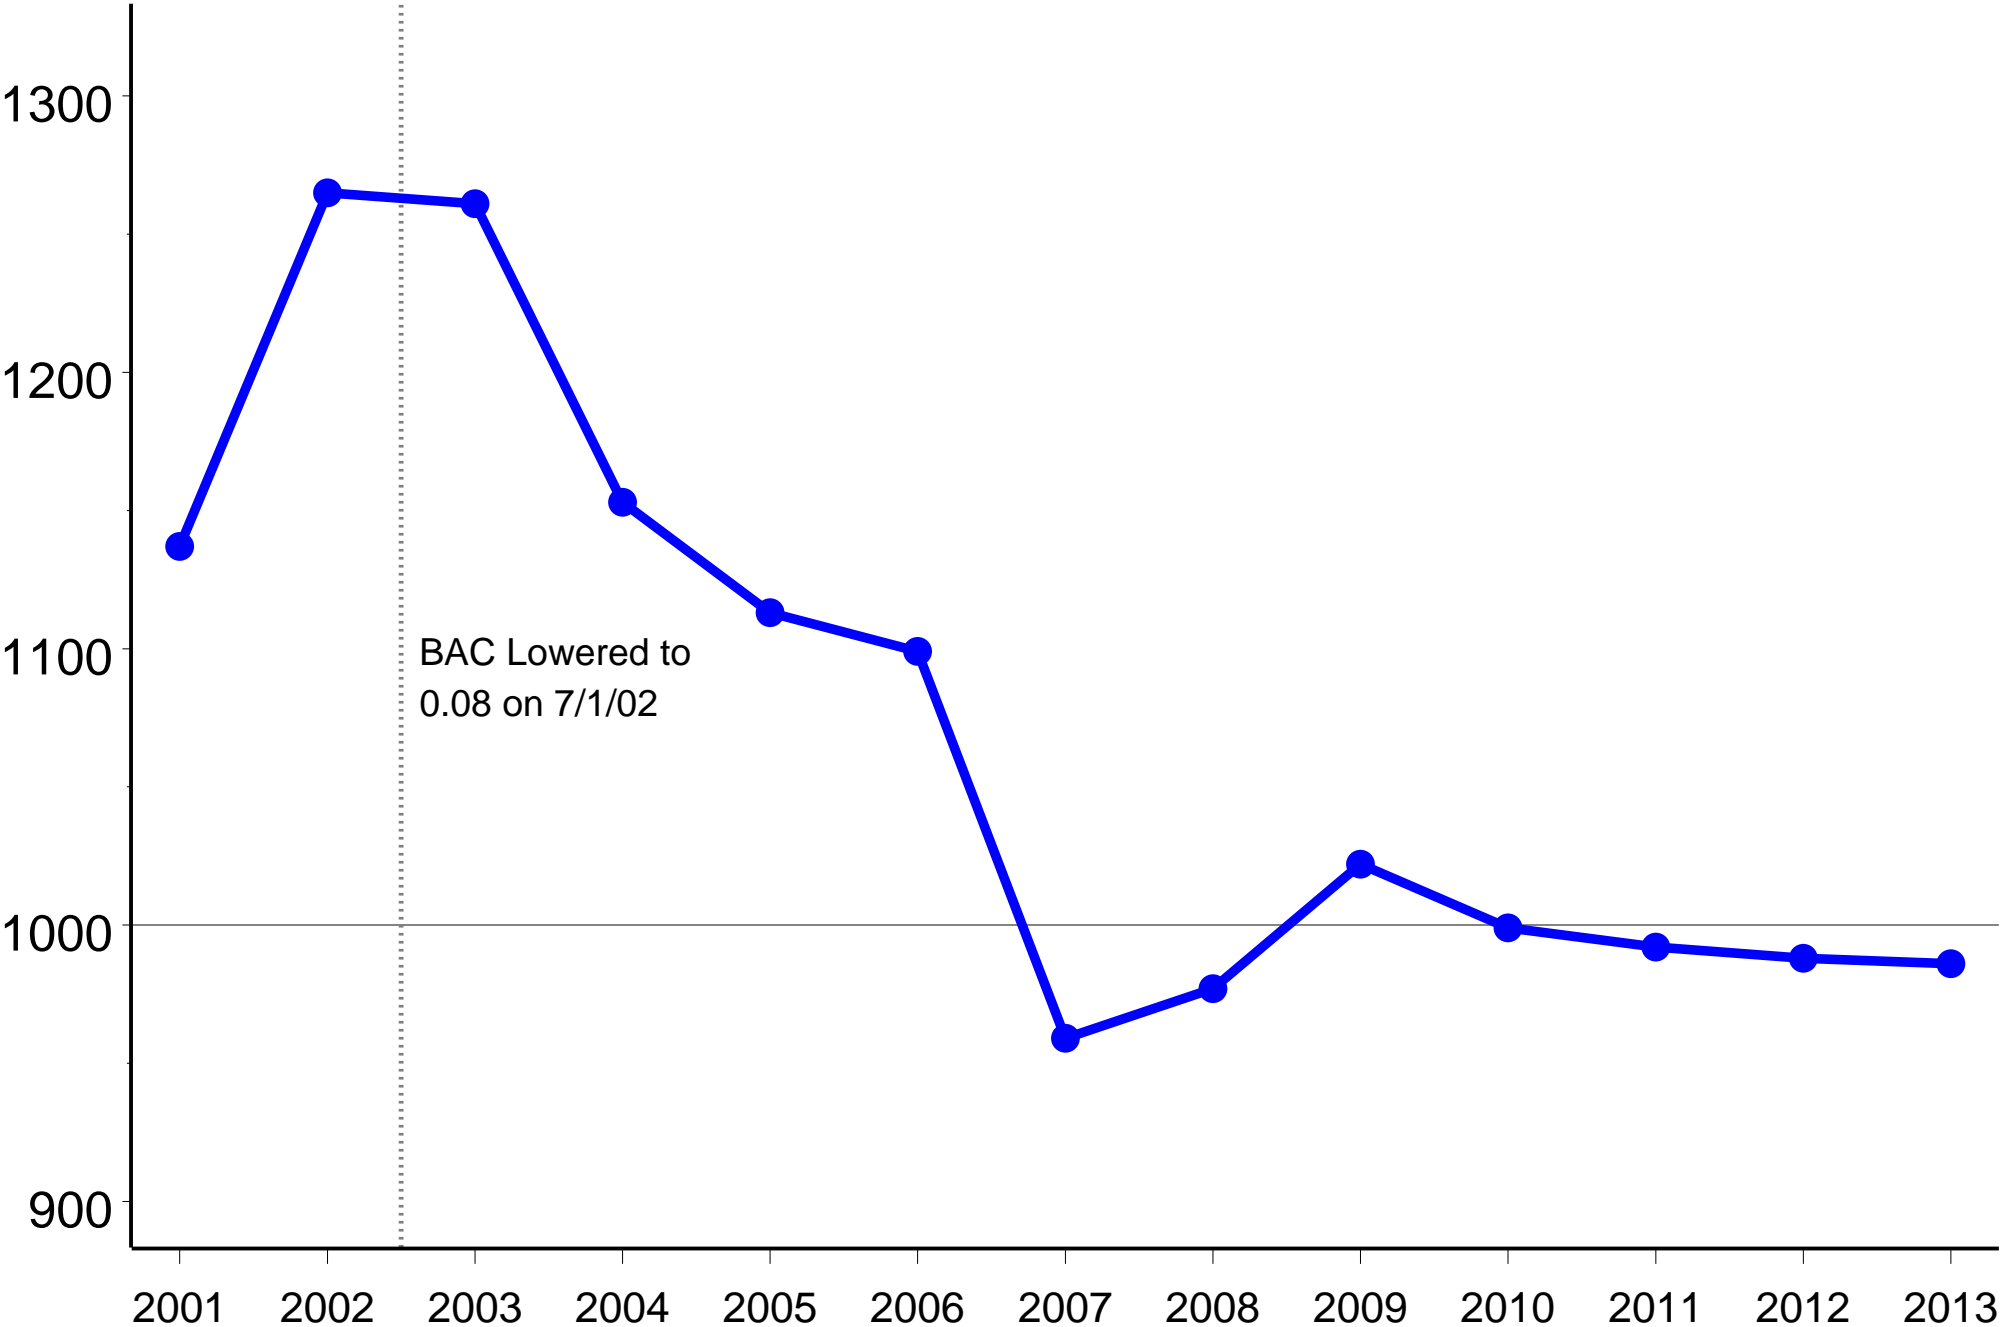

**Figure 1: South Dakota DUI Crashes 2001-2013**

Source: SD Motor Vehicle Crash Summary for years 2007, 2013  
[https://dps.sd.gov/enforcement/accident\\_records/Annual\\_Crash\\_Reports.aspx](https://dps.sd.gov/enforcement/accident_records/Annual_Crash_Reports.aspx)

**Figure 2: South Dakota DUI Fatalities 2001-2013**

Source: SD Motor Vehicle Crash Summary for years 2007, 2013  
[https://dps.sd.gov/enforcement/accident\\_records/Annual\\_Crash\\_Reports.aspx](https://dps.sd.gov/enforcement/accident_records/Annual_Crash_Reports.aspx)

**Figure 3: South Dakota DUI Risk 2001-2013**

Source: SD Motor Vehicle Crash Summary for years 2007, 2013  
[https://dps.sd.gov/enforcement/accident\\_records/Annual\\_Crash\\_Reports.aspx](https://dps.sd.gov/enforcement/accident_records/Annual_Crash_Reports.aspx)

**Figure 4: South Dakota DUI Arrests and Convictions 2001-2013**