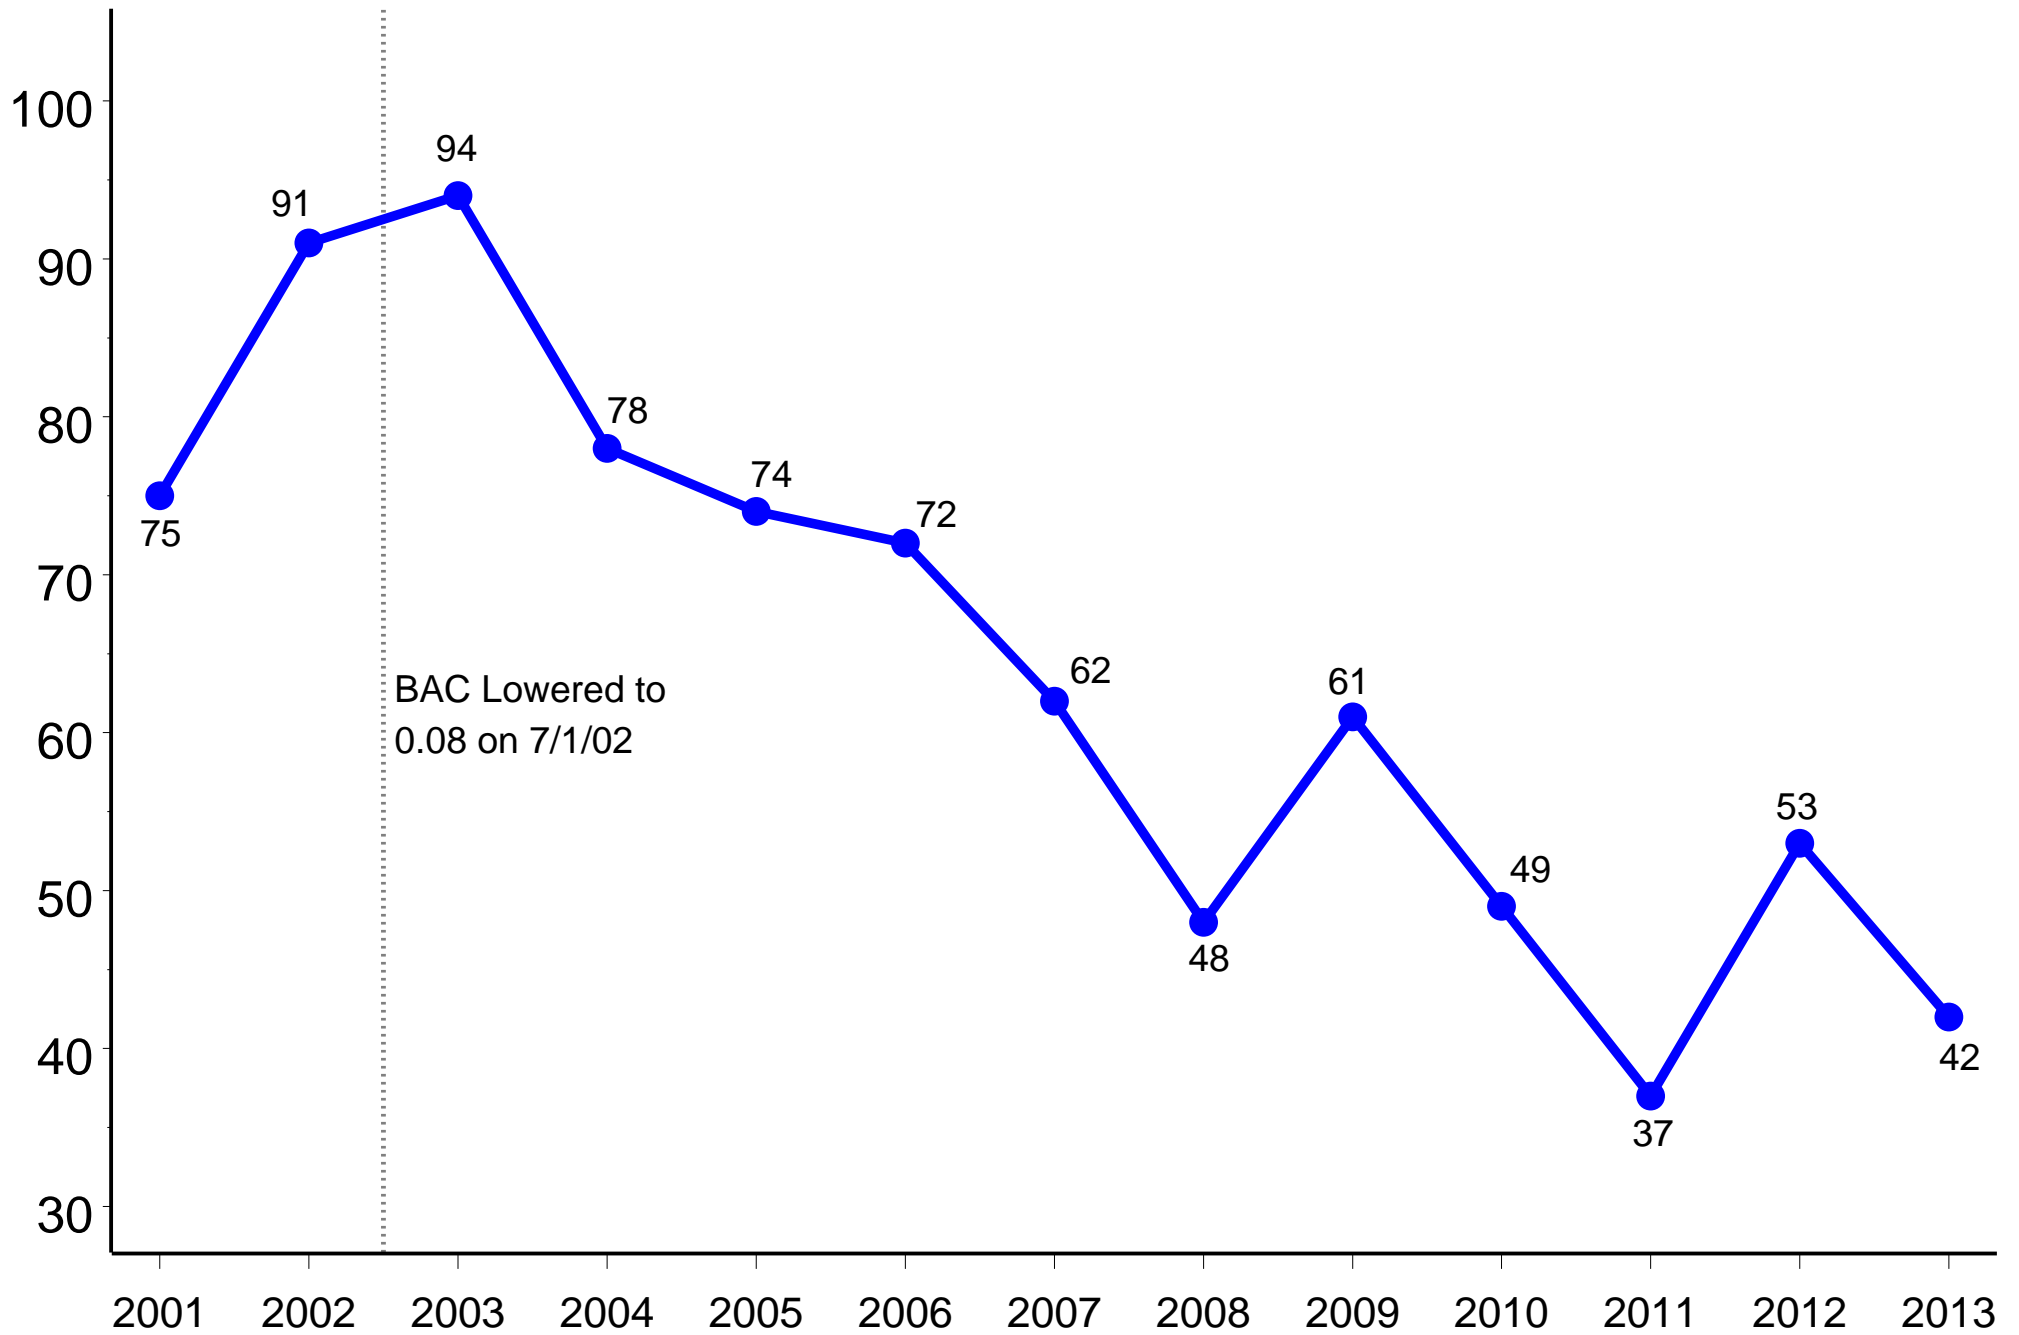

**Figure 1: South Dakota DUI Crashes 2001-2013**

Source: SD Motor Vehicle Crash Summary for years 2007, 2013  
[https://dps.sd.gov/enforcement/accident\\_records/Annual\\_Crash\\_Reports.aspx](https://dps.sd.gov/enforcement/accident_records/Annual_Crash_Reports.aspx)

**Figure 2: South Dakota DUI Fatalities 2001-2013**

Source: SD Motor Vehicle Crash Summary for years 2007, 2013  
[https://dps.sd.gov/enforcement/accident\\_records/Annual\\_Crash\\_Reports.aspx](https://dps.sd.gov/enforcement/accident_records/Annual_Crash_Reports.aspx)

**Figure 3: South Dakota DUI Risk 2001-2013**

Source: SD Motor Vehicle Crash Summary for years 2007, 2013  
[https://dps.sd.gov/enforcement/accident\\_records/Annual\\_Crash\\_Reports.aspx](https://dps.sd.gov/enforcement/accident_records/Annual_Crash_Reports.aspx)

**Figure 4: South Dakota DUI Arrests and Convictions 2001-2013**