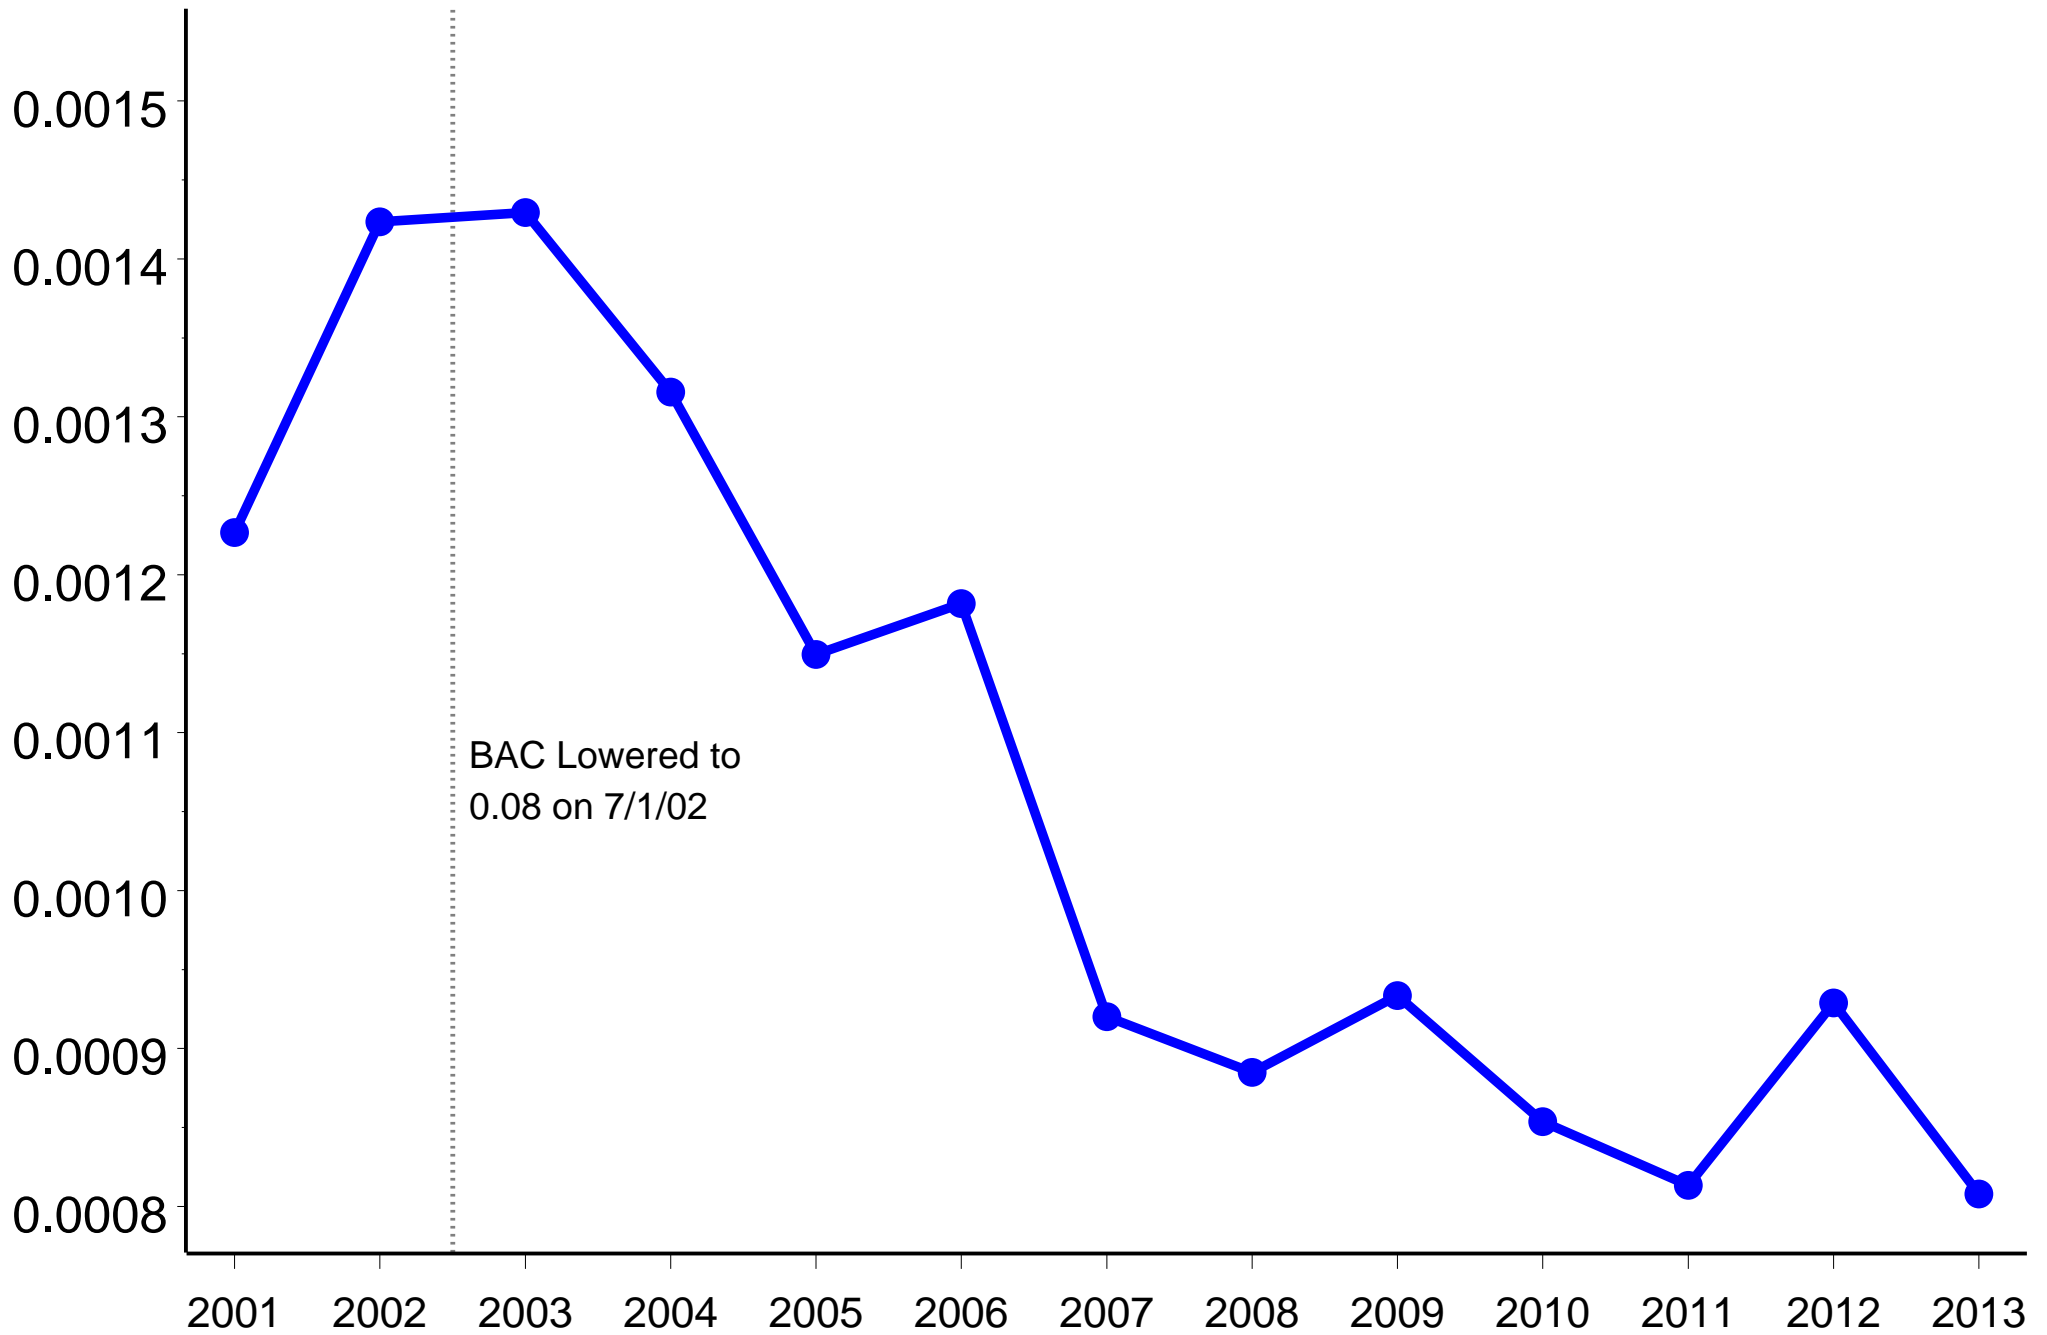

**Figure 1: South Dakota DUI Crashes 2001-2013**

Source: SD Motor Vehicle Crash Summary for years 2007, 2013  
[https://dps.sd.gov/enforcement/accident\\_records/Annual\\_Crash\\_Reports.aspx](https://dps.sd.gov/enforcement/accident_records/Annual_Crash_Reports.aspx)

**Figure 2: South Dakota DUI Fatalities 2001-2013**

Source: SD Motor Vehicle Crash Summary for years 2007, 2013  
[https://dps.sd.gov/enforcement/accident\\_records/Annual\\_Crash\\_Reports.aspx](https://dps.sd.gov/enforcement/accident_records/Annual_Crash_Reports.aspx)

**Figure 3: South Dakota DUI Risk 2001-2013**

Source: SD Motor Vehicle Crash Summary for years 2007, 2013  
[https://dps.sd.gov/enforcement/accident\\_records/Annual\\_Crash\\_Reports.aspx](https://dps.sd.gov/enforcement/accident_records/Annual_Crash_Reports.aspx)

**Figure 4: South Dakota DUI Arrests and Convictions 2001-2013**